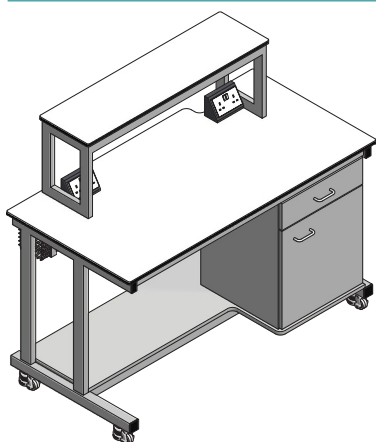

Reagent shelf and cable management

Heavy duty levelling castors

Klick **heavy duty mobile laboratory benches** are available in various sizes and configurations. Example prices are shown here for **1500mm W x 750mm D x 930mm H**. These are sturdy units with Trespa Toplab Base worktops, robust steel framework and heavy duty levelling castors.  
**ex VAT PRICES FROM:**

Mobile laboratory table with lower shelf (as illustrated) **£805**  
 Mobile laboratory table with lower shelf and cupboard **£1030**  
 Mobile laboratory table without lower shelf **£740**

Laboratory workstation with lower shelf, cupboard, cable management and twin electrical outlets **£1090**

Laboratory workstation with lower shelf, cupboard, cable management, twin electrical outlets and reagent shelf **POA depending on shelf size**