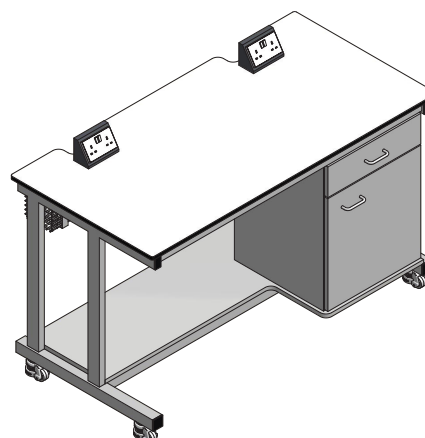

Reagent shelf and cable management

Heavy duty levelling castors

Klick **heavy duty mobile laboratory benches** are available in various sizes and configurations. Example prices are shown here for **1500mm W x 750mm D x 930mm H**. These are sturdy units with Trespa Toplab Base worktops, robust steel framework and heavy duty levelling castors.  
**ex VAT PRICES FROM:**

Mobile laboratory table with lower shelf (as illustrated) **£805**  
 Mobile laboratory table with lower shelf and cupboard **£1030**  
 Mobile laboratory table without lower shelf **£740**

Laboratory workstation with lower shelf, cupboard, cable management and twin electrical outlets **£1090**

Laboratory workstation with lower shelf, cupboard, cable management, twin electrical outlets and reagent shelf **POA depending on shelf size**

## MAXIMUM LOADING

**Stationary** when using the rubber pads of the castor **250 kg**

**In Transit** when using the castor wheels **125 kg**

(Contact us to discuss alternative options)

**Prices shown are exclusive of delivery, installation and any final service connections**