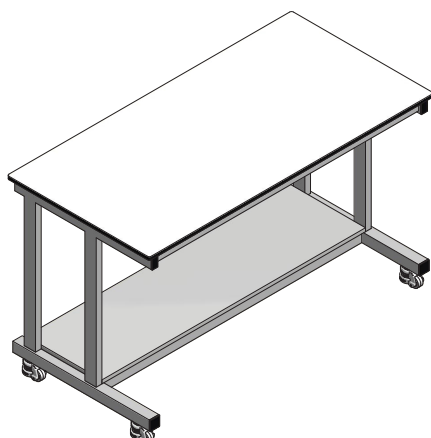

# Mobile Laboratory Benches/Workstations

Including mobile laboratory furniture as part of your layout will help to **future proof** the design, allowing for expansion in staff numbers or changes in processes.

Reagent shelf and cable management

Heavy duty levelling castors

Klick **heavy duty mobile laboratory benches** are available in various sizes and configurations. Example prices are shown here for **1500mm W x 750mm D x 930mm H**. These are sturdy units with Trespa Toplab Base worktops, robust steel framework and heavy duty levelling castors.  
**ex VAT PRICES FROM:**

## MAXIMUM LOADING

**Stationary** when using the rubber pads of the castor **250 kg**

**In Transit** when using the castor wheels **125 kg**

(Contact us to discuss alternative options)

**Prices shown are exclusive of delivery, installation and any final service connections**